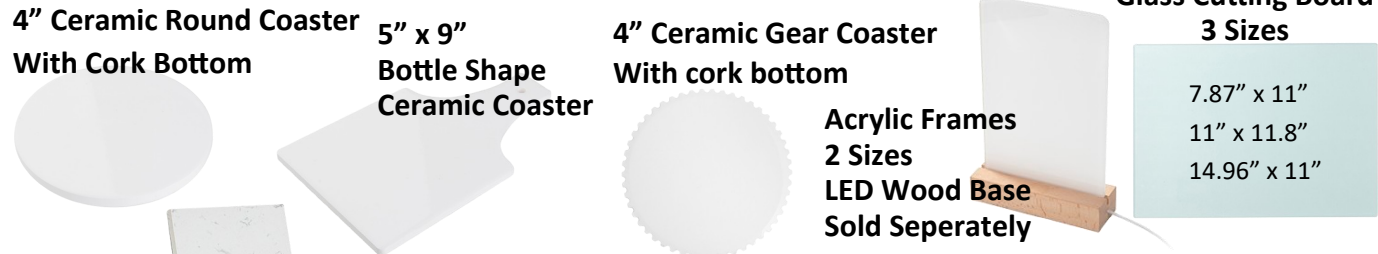

NEWEST COLLECTION

IMPRINTABLE BLANKS

We try to bring you that 'Something Different'!
Let us know what you are looking for.