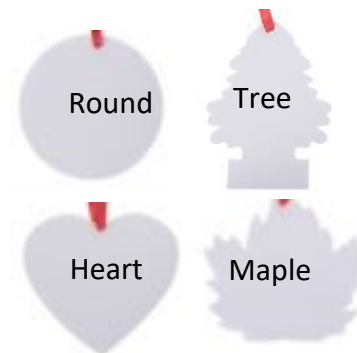

3.75" MDF Coaster with Cork Bottom

4" Felt Ornaments/Air Fresheners