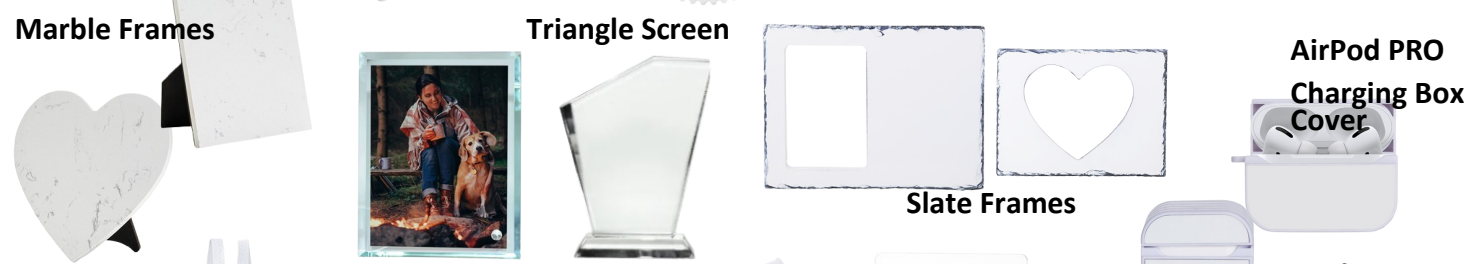

NEWEST COLLECTION

IMPRINTABLE BLANKS

We try to bring you that 'Something Different'!
Let us know what you are looking for.