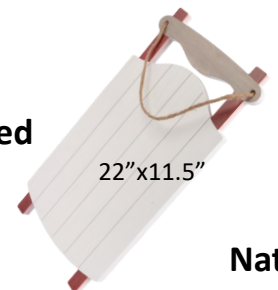

# LASER & ROTARY ENGRAVING, UV-DTF & UV

6" x 8" Black Glass Plaque with stand-back

Tree Slate Ornament 5"

MDF Sled

Natural Round Wood

3.5" Faux Wood Ornaments

Red Truck Ornament

Notebooks