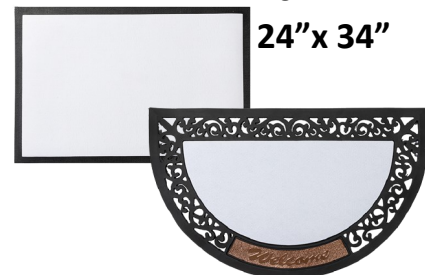

Mobile Phone Ring Stand

2" x 3" Name Badge (magna-lite backing sold separately)

Hardboard Puzzles— A4 and Heart Shaped

White Phone Grips

20 Panel Throw 39.4" x 59"

Hard Paper Puzzles— A4 and A3

Natural Wooden Wine Case

4" Storage Box with Insert

Dog Tags & Inserts

15.7" x 17.8" 9 Panel Tote

Entrance Mats 16" x 24" 24" x 34"

16" x 23" Waffle Kitchen Towel

Pet Scarves

Blank, available in S/M/L

20" x 32" Half Round Rubber Felt Entrance Mats with Insert

White with Black Bottom Crew Socks s/m or large

Recycled Paper Shopping Bags (Not for Sublimation)

Wine Insulators Single or Double

4" x 10.2" Plywood Wine Holder

Wine Bottle Stopper

5 m Tape Measure

19.69" x 25.98" Linen Christmas Gift Sack